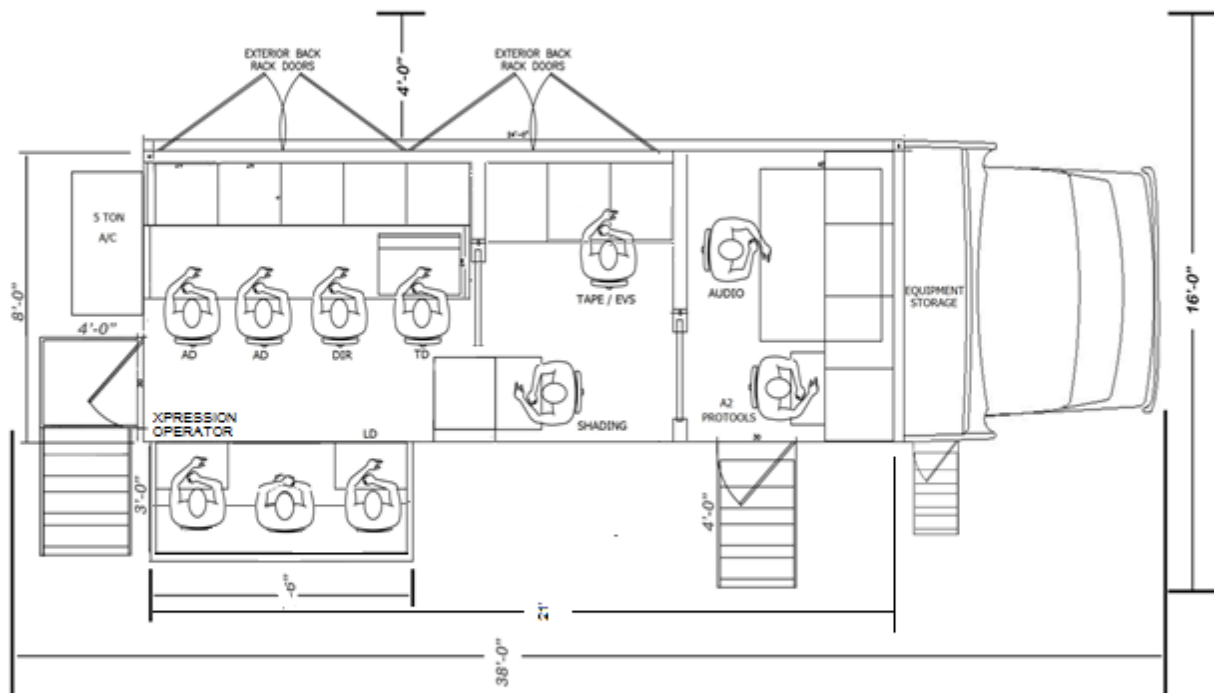

### **HD ONE - WEST COAST OPERATIONS SPECIFICATIONS**

*Curb Length: 38' (Bumper to Bumper + Stairs)*

*Width: 16' (w/stairs, Expando & Rack Doors)*

*Height: 12'*

*Weight: 32,000lbs*

*Power Req.: 208-220 VAC, Single Phase, 100 Amp*